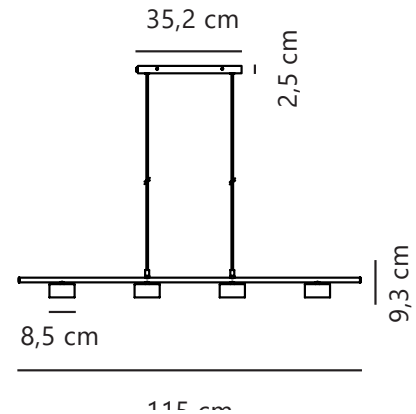

CLYDE 4-RAIL | PENDANT | BLACK

2010813003

nordlux®